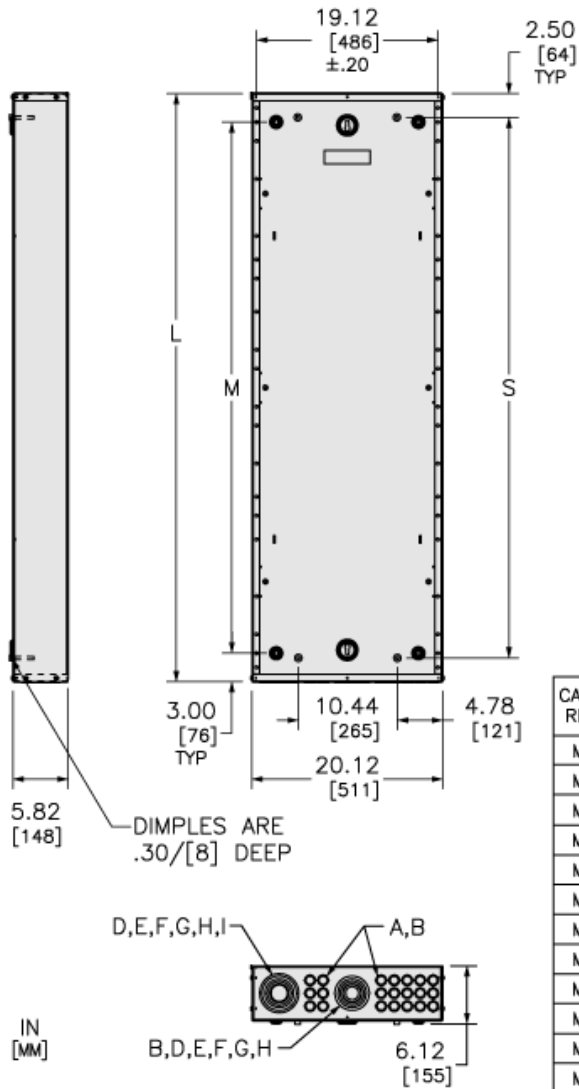

### Complementary

Material	Steel
Height	32 in (812.80 mm)
Width	20 in (508.00 mm)
Depth	5.75 in (146.05 mm)

### Packing Units

Package 1 Height	6.00 in (15.240 cm)
Package 1 width	20.10 in (51.054 cm)
Package 1 Length	32.00 in (81.280 cm)

\* Price is "List Price" and may be subject to a trade discount – check with your local distributor or retailer for actual price.

## Contractual warranty

Warranty	18 months
----------	-----------

Approximate Dimensions

KNOCKOUTS				
SYMBOL	CONDUIT SIZE		KNOCKOUT DIA	
	IN	MM	IN	MM
A	.50	13	.88	22
B	.75	19	1.12	28
D	1.25	32	1.75	44
E	1.50	38	2.00	51
F	2.00	51	2.50	64
G	2.50	64	3.00	76
H	3.00	76	3.62	92
I	3.50	89	4.12	105

CATALOG REF NO	L		S		M	
	IN	MM	IN	MM	IN	MM
MH26	26.00	660	21.00	533	20.00	508
MH32	32.00	813	27.00	686	26.00	660
MH38	38.00	965	33.00	838	32.00	813
MH44	44.00	1118	39.00	991	38.00	965
MH50	50.00	1270	45.00	1143	44.00	1118
MH56	56.00	1422	51.00	1295	50.00	1270
MH62	62.00	1575	57.00	1448	56.00	1422
MH68	68.00	1727	63.00	1600	62.00	1575
MH74	74.00	1880	69.00	1753	68.00	1727
MH80	80.00	2032	75.00	1905	74.00	1880
MH86	86.00	2184	81.00	2057	80.00	2032
MH92	92.00	2337	87.00	2210	86.00	2184